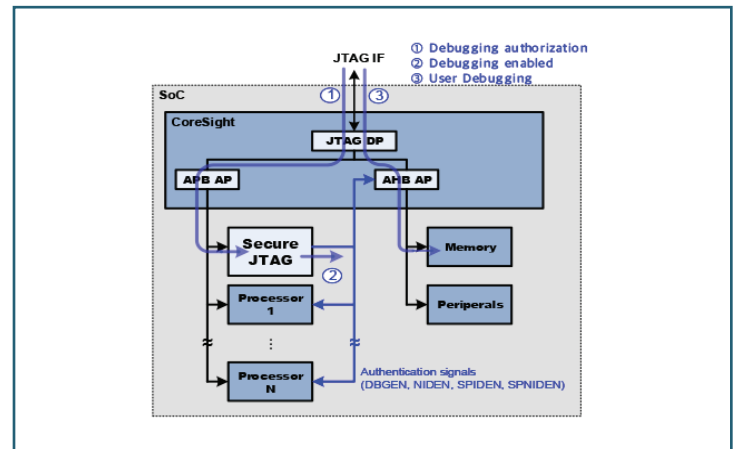

### Overview

ECDSA-based Secure JTAG protects chips against malicious access through the JTAG port. Only authorized users can debug chips. We offer ready-to-use hardware implementations of the Secure JTAG.

### Key Features

- HW Turnkey Access Controller
- Secure Cryptographic Authentication
  - ECDSA P521 Sign Verification
  - Random-Challenge for Preventing Replay Attack
- Enough Granularity
  - Up to 32 Core/Blocks Separated Access Control
- E-fuse/OTP based Life-Cycle Management
  - Debug Enable → Secure Debug Enable → Permanently Debug Disabled
- 400 MHz maximum frequency (typical)

### Deliverables

- Encrypted RTL
- Integration Guide Document
- User Guide Document & T32 Debugger Script Example
- Customer-side Server Implementation Guide Document