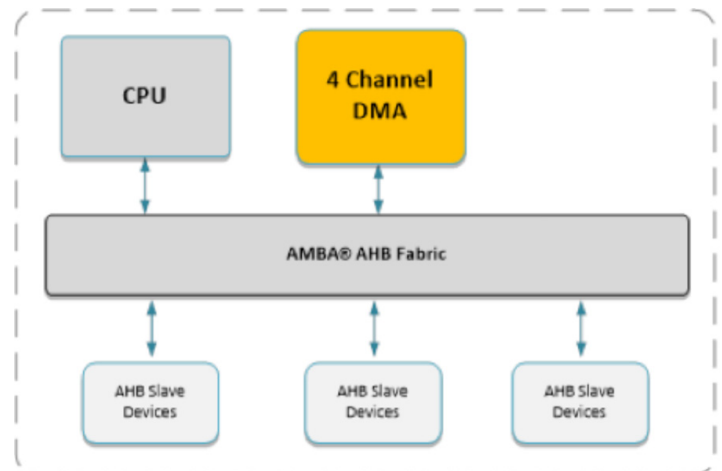

70119

DESCRIPTION

The DMA is a multiple-channel direct memory access controller. The DMA IP Core is a Verilog HDL design that can be used in ASIC, Structured ASIC and FPGA designs. The design is intended to be used with AMBA based systems as a controller to transfer data directly from system memory to memory or system memory to peripheral device or IP Core.

Once configured and enabled, the DMA controller is primarily an AHB Master, which initiates data transfers across the AHB bus to/ from a peripheral device through the DMA Buffer. The DMA Buffer is a 16x32bit FIFO, which is useful for peripheral devices requiring a steady stream of data such as an LCD Controller, Ethernet MAC or other communication device.

The DMA controller contains useful features such as incrementing and non-incrementing addressing and link list operation. Linked list support is useful for non-contiguous memory transfer operations.

The DMA Channel Arbiter determines which DMA Channel has access to the external AHB Master Bus. A round-robin algorithm is implemented in which each active channel has equal priority.

AHB 4 CHANNEL DMA IP CORE DELIVERABLES

- Verilog Source
- Complete Test Environment
- AHB Bus Functional Model
- C-Sample Code

AHB 4 CHANNEL DMA IP CORE FEATURES

- AMBA® AHB Master/Slave DMA Controller
- Four DMA Channels
- Internal Arbitration for Single AHB Master Interface
- Memory to Memory, Memory to Peripheral, Peripheral to Memory, Peripheral to Peripheral modes
- Source and destination address descriptors
- Single word and burst transfer requests
- Programmable burst size
- Current address status
- Incrementing and non-incrementing addressing
- Linked list support
- Transfer complete interrupt AMBA® 2.0 Compatible